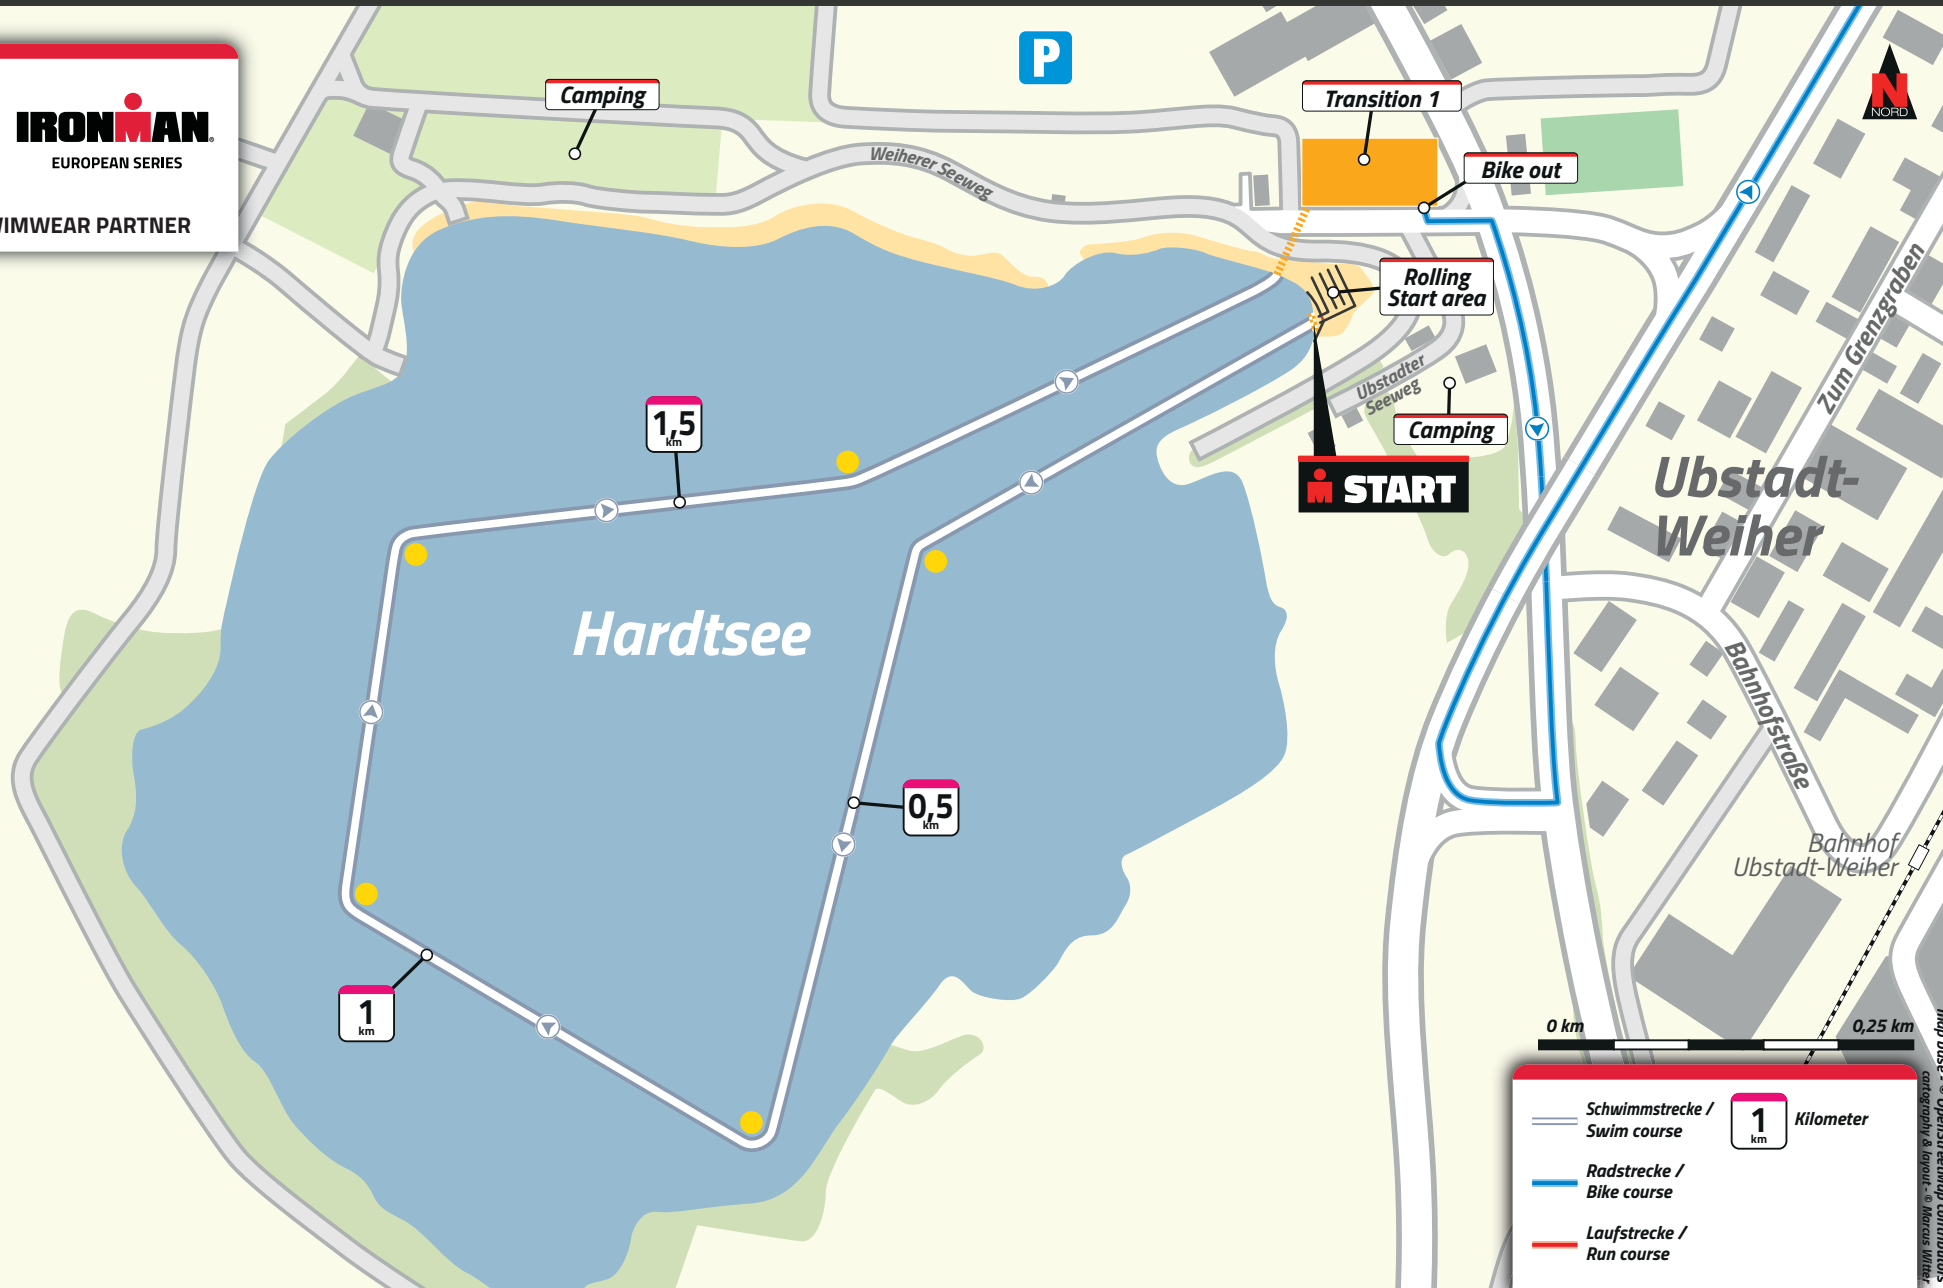

SCHWIMMSTRECKE / SWIM COURSE

1 Runde / 1 loop

Streckenlänge / course distance - 1.9 km

RÖKA | **IRONMAN**
 EUROPEAN SERIES
 OFFICIAL GLOBAL SWIMWEAR PARTNER

— Schwimmstrecke / Swim course **1** Kilometer

— Radstrecke / Bike course

— Laufstrecke / Run course

map base - © OpenStreetMap contributors
 cartography & layout - © Mapbox