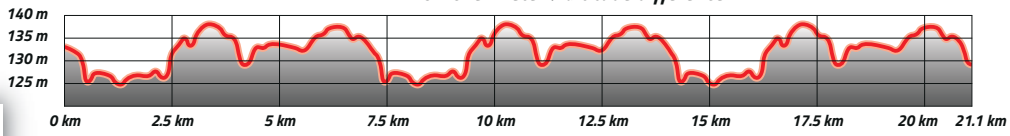

HOKA | **IRONMAN**
 EUROPEAN SERIES
OFFICIAL RUNNING SHOES

21.1 km - 120 Höhenmeter / altitude difference

- Schwimmstrecke / Swim course
- Radstrecke / Bike course
- Laufstrecke / Run course
- 6 Kilometer
- Verpflegung Aid station
- Gatorade Maurten
- Water Station Energy Station
- Zeitnahme Time measure