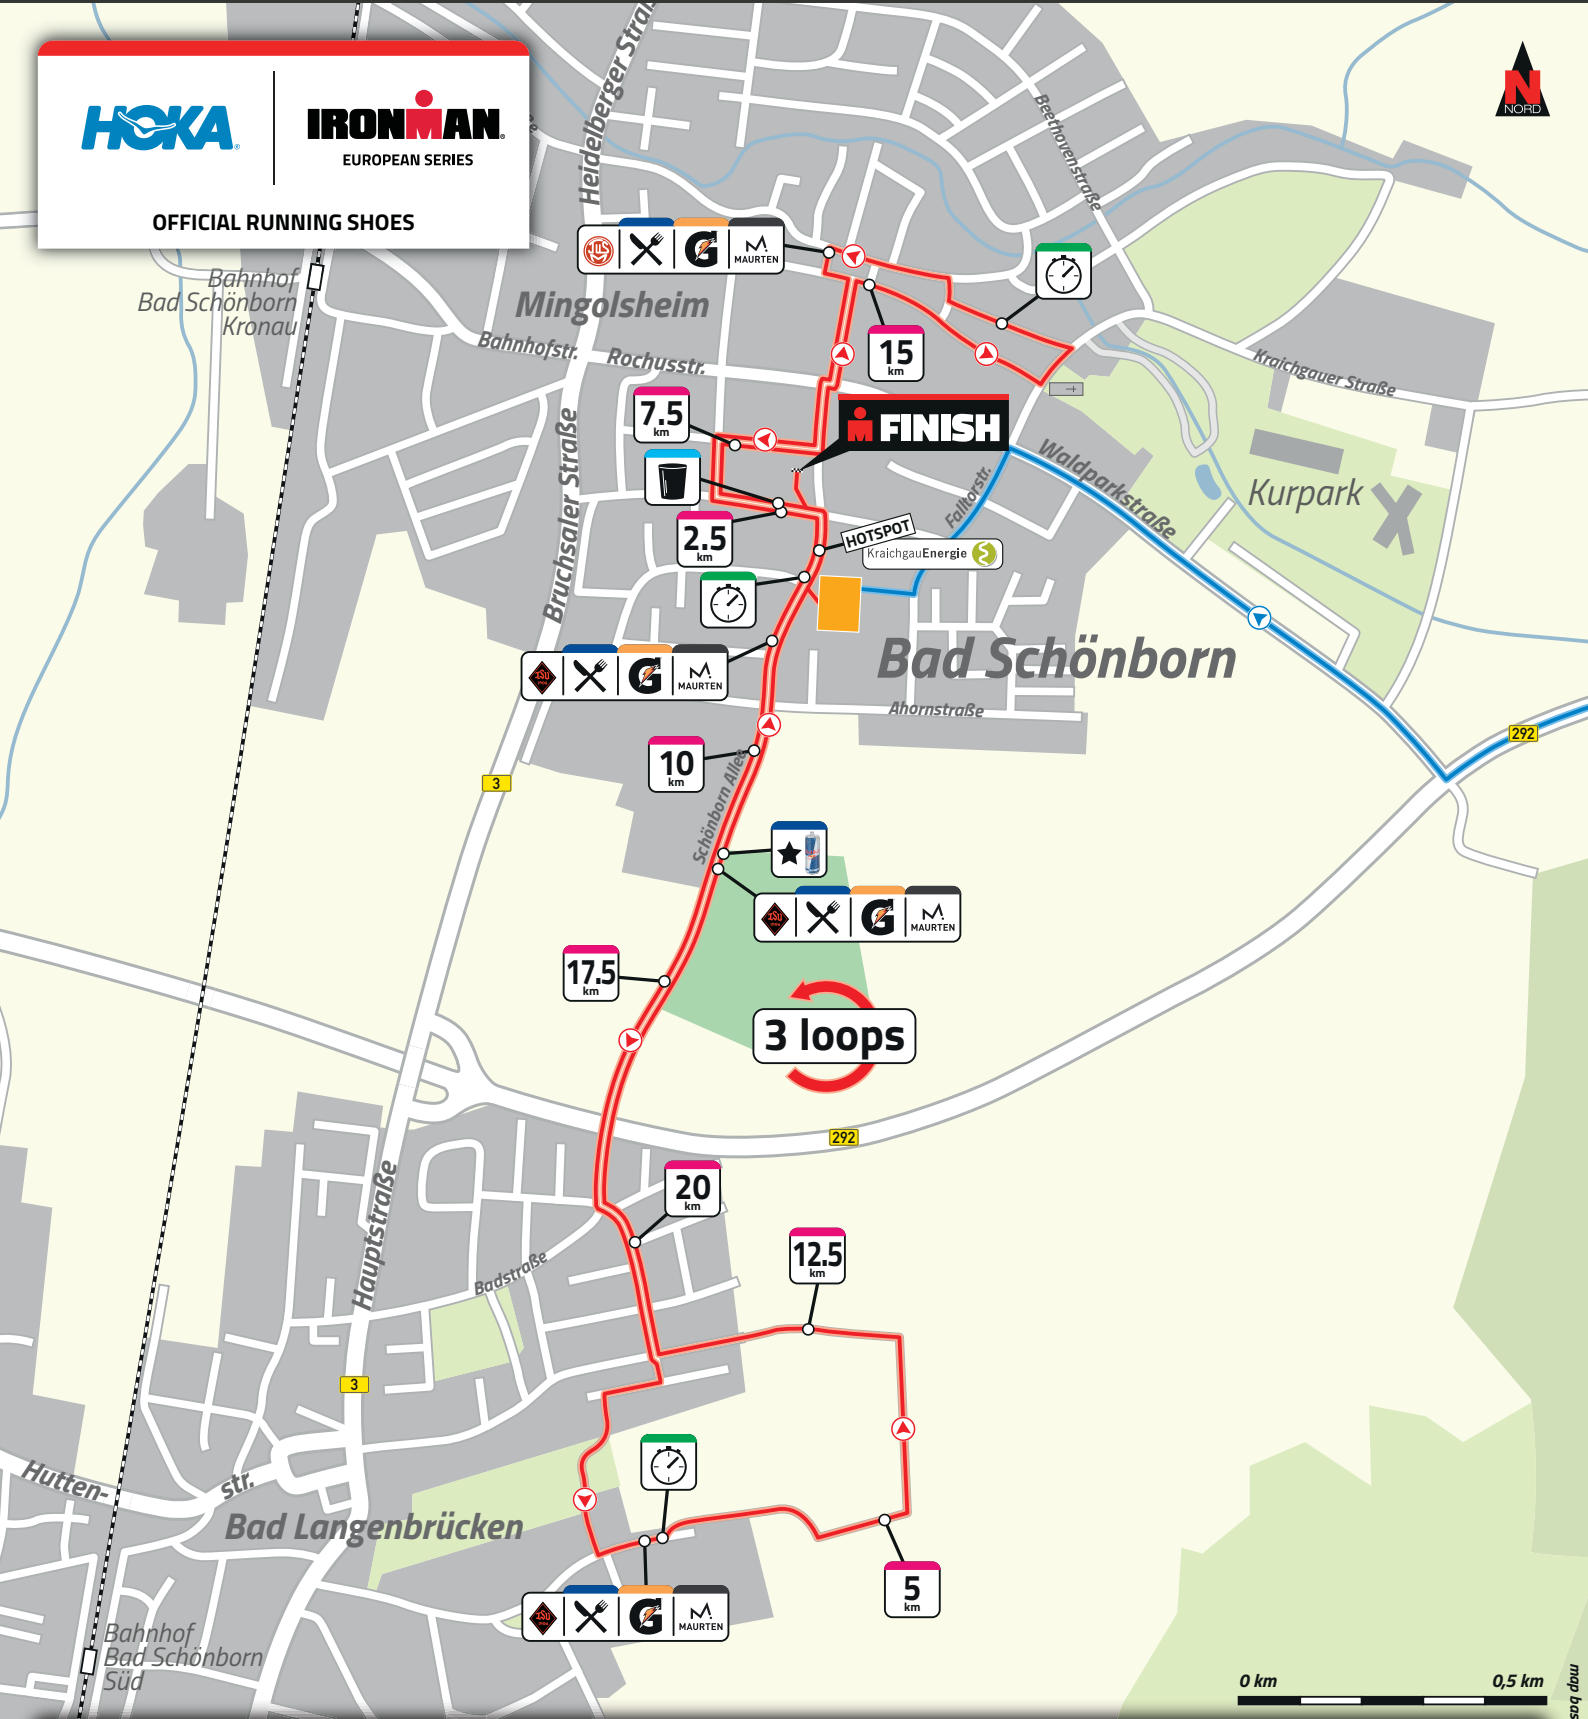

HOKA | **IRONMAN**
 EUROPEAN SERIES
OFFICIAL RUNNING SHOES

21.1 km - 120 Höhenmeter / altitude difference

- Schwimmstrecke / Swim course
- Radstrecke / Bike course
- Laufstrecke / Run course
- 6 Kilometer
- Verpflegung Aid station
- Gatorade Maurten
- Water Station Energy Station
- Zeitnahme Time measure