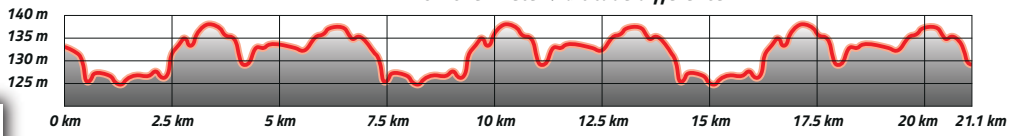

**HOKA ONE ONE**  
 TIME TO FLY™

**IRONMAN**  
 EUROPEAN SERIES

2019 OFFICIAL RUNNING SHOES

21.1 km - 120 Höhenmeter / altitude difference

- Schwimmstrecke / Swim course
- Radstrecke / Bike course
- Laufstrecke / Run course
- 6 Kilometer
- Verpflegung Aid station
- Wasser Water station
- Energy Station
- Zeitnahme Time measure