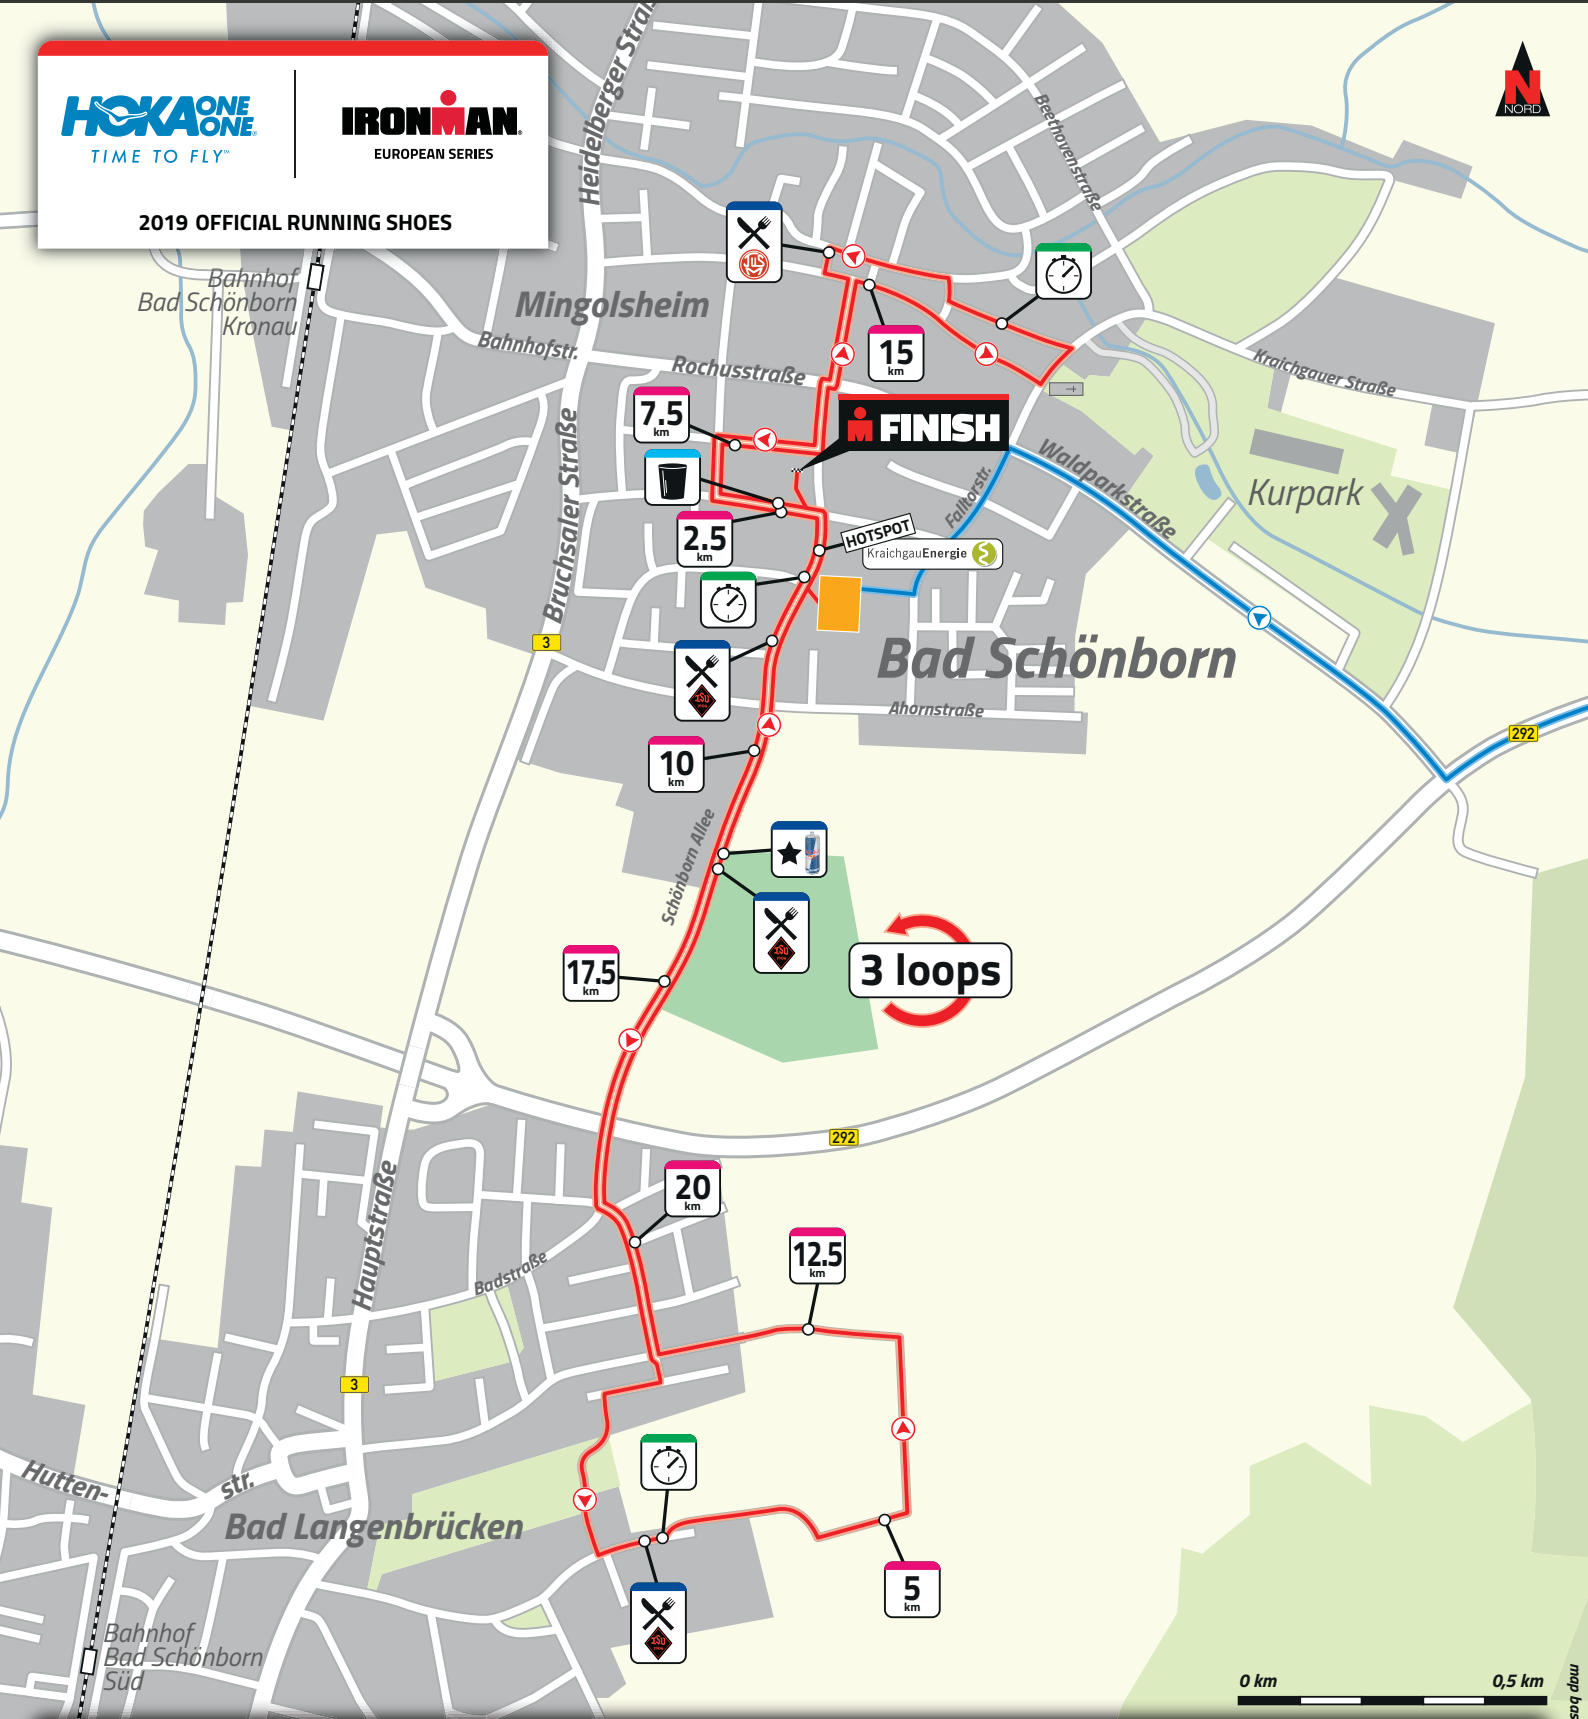

**HOKA ONE ONE**  
 TIME TO FLY™

**IRONMAN**  
 EUROPEAN SERIES

2019 OFFICIAL RUNNING SHOES

21.1 km - 120 Höhenmeter / altitude difference

- Schwimmstrecke / Swim course
- Radstrecke / Bike course
- Laufstrecke / Run course
- 6 Kilometer
- Verpflegung Aid station
- Wasser Water station
- Energy Station
- Zeitnahme Time measure